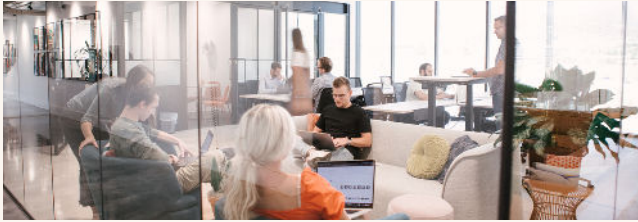

kiln. Phoenix

A world within your workplace.

Our flex-office communities are hand-crafted and programmed to elevate lifestyle and performance. The environment in which you surround your team should be strategic to your business objectives.

Memberships

Create the ideal HQ for your growing team with our carefully crafted memberships. At Kiln, we help you put your people first.

Studio

[Inquire](#)

Private office and meeting room space for teams of 15 to 50. Customizable and branded to create an ideal HQ.

Club

\$295/mo

Collaborative and agile shared desk. An easy way to set up shop for a professional who is always on the move.

Amenities

Access a robust set of amenities designed to elevate performance and lifestyle. Let us take care of everything, so you can focus on the task at hand.